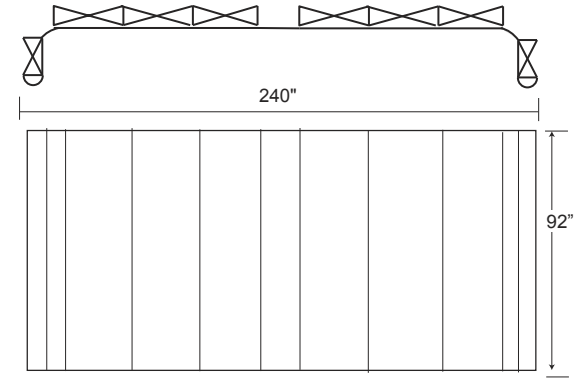

Vision

Vision 1000/2000 - 20' Perimeter

JS3993

Plan View