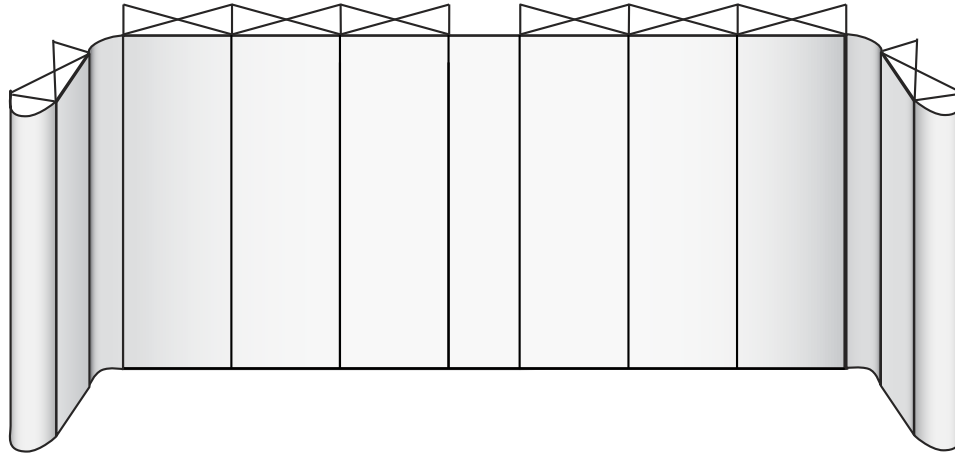

Vision

Vision 1000/2000 - 20' Perimeter

JS3993

Plan View

Popular Options

- Halogen Light Kit (2 - 200 W) \$295.00
- Halogen Spotlight (75 W) \$95.00
- Convertible Shelf Kit \$75.00
- Change to 2 Oval & 2 Semi-Oval Cases + \$100.00

BENCHMARK IMAGING & DISPLAY
 640 BUSSE HWY., PARK RIDGE, IL 60068
 847.292.5150, FAX 847.292.5259
 WWW.BENCHMARKIMAGING.COM

US\$

Frame Package:

\$4,992.00

- 2 Straight Frames (2-9 Quads)
- 2 Straight Tower Frames (2-3 Quads)
- 18 Hinged Channel Bars
- 3 Oval Cases

Frame Package & End Caps:

\$5,974.00

- 2 Straight Frames (2-9 Quads)
- 2 Straight Tower Frames (2-3 Quads)
- 18 Hinged Channel Bars
- 2 Fabric Straight End Panels
- 2 Fabric Connector Panels
- 3 Oval Cases

Complete System:

\$6,600.00

- 2 Straight Frames (2-9 Quads)
- 2 Straight Tower Frames (2-3 Quads)
- 18 Hinged Channel Bars
- 8 Fabric Straight Front Panels
- 2 Fabric Straight End Panels
- 3 Fabric Connector Panels
- 3 Oval Cases