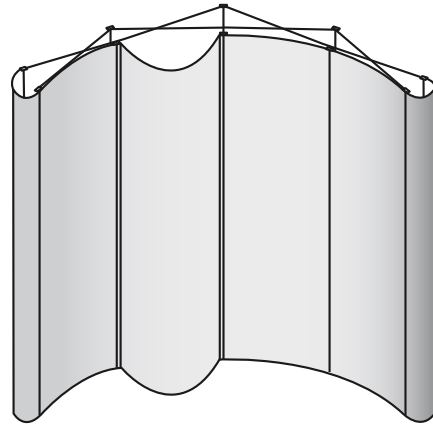

End Cap Shelf Unit
\$150.00

Bubble Panel
+\$60.00/panel

Diamond End Panel
+\$40.00/panel

Conical End Panel
+\$50.00/panel

Hinged Sloping End Panel
+\$75.00/panel

Panel Sloping End Panel
+\$75.00/panel

Flat Hinged End Panel
+\$40.00/panel