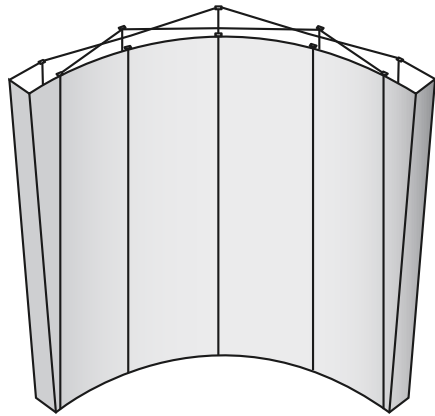

End Cap Shelf Unit
\$150.00

Bubble Panel
+\$60.00/panel

Diamond End Panel
+\$40.00/panel

Conical End Panel
+\$50.00/panel

Hinged Sloping End Panel
+\$75.00/panel

Panel Sloping End Panel
+\$75.00/panel

Flat Hinged End Panel
+\$40.00/panel