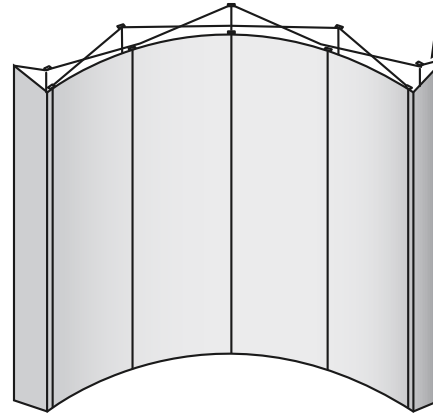

End Cap Shelf Unit
\$150.00

Bubble Panel
+\$60.00/panel

Diamond End Panel
+\$40.00/panel

Conical End Panel
+\$50.00/panel

Hinged Sloping End Panel
+\$75.00/panel

Panel Sloping End Panel
+\$75.00/panel

Flat Hinged End Panel
+\$40.00/panel