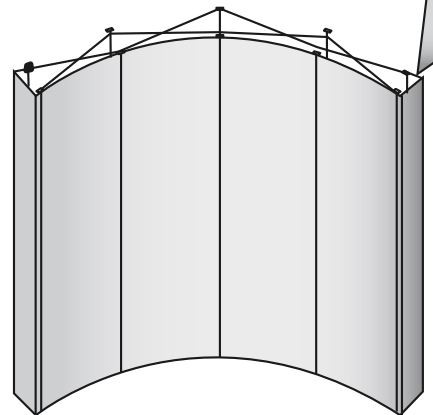

End Cap Shelf Unit
\$150.00

Bubble Panel
+\$60.00/panel

Diamond End Panel
+\$40.00/panel

Conical End Panel
+\$50.00/panel

Hinged Sloping End Panel
+\$75.00/panel

Panel Sloping End Panel
+\$75.00/panel

Flat Hinged End Panel
+\$40.00/panel