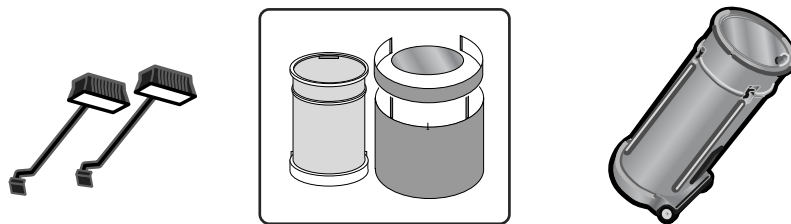

Plan View

US\$

Frame Package:

- 1 Straight Frame (9 Quads)
- 6 Hinged Channel Bars
- 1 Oval Case

\$1,660.00

Frame Package & End Caps:

- 1 Straight Frame (9 Quads)
- 6 Hinged Channel Bars
- 2 Fabric End Panels
- 1 Oval Case

\$1,950.00

Complete System:

- 1 Straight Frame (9 Quads)
- 6 Hinged Channel Bars
- 3 Fabric Front Panels
- 2 Fabric End Cap Panels
- 1 Oval Case

\$2,150.00

Popular Options

- Halogen Spotlight (75 W) \$95.00
- Convertible Shelf Kit \$75.00
- Change to 2 Semi-Oval Cases + \$100.00