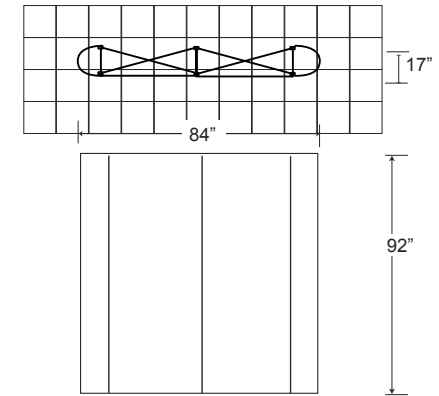

Vision

Vision 1000/2000 - 7' Straight System

JS302

Plan View

US\$

Frame Package:

- 1 Straight Frame (6 Quads)
- 5 Hinged Channel Bars
- 1 Square Case

\$1,235.00

Frame Package & End Caps:

- 1 Straight Frame (6 Quads)
- 5 Hinged Channel Bars
- 2 Straight Fabric End Panels
- 1 Square Case

\$1,475.00

Complete System:

- 1 Straight Frame (6 Quads)
- 5 Hinged Channel Bars
- 2 Straight Fabric Front Panels
- 2 Straight Fabric End Panels
- 1 Square Case