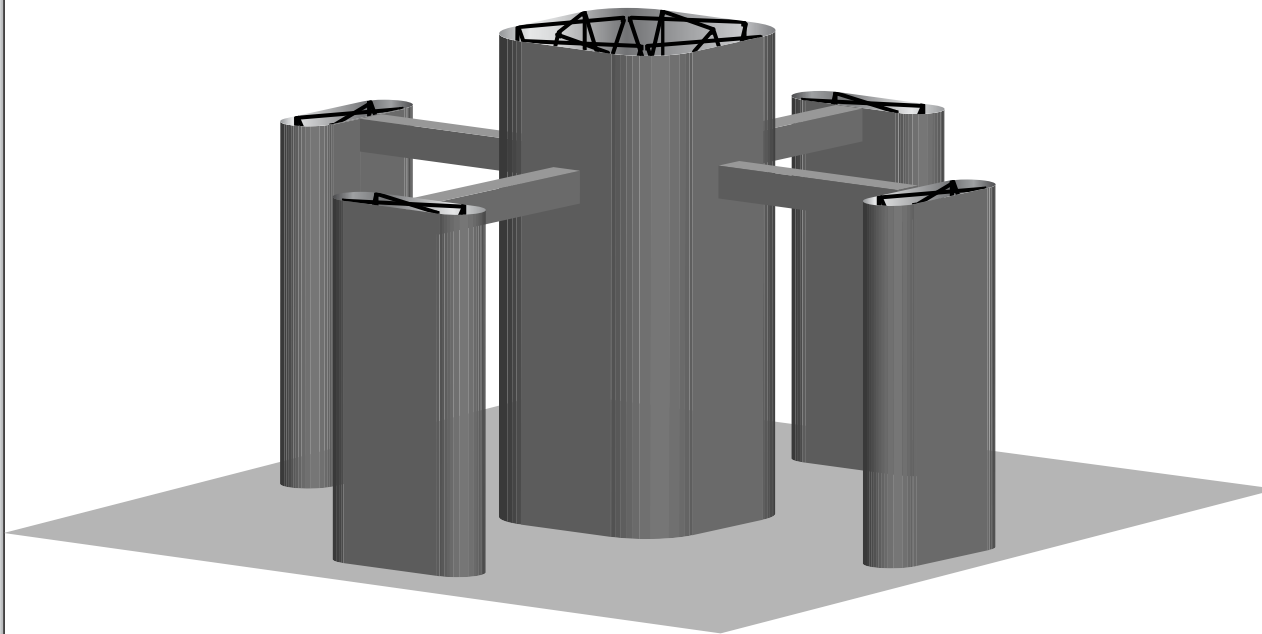

Vision

Vision 1000/2000 - 20' X 20' Island X-Tower

J1002

Plan View

US\$

Frame Package: \$8,780.00

- 4 - 3 Quad High Tower Frames
- 4 - 4 Quad High Tower Frames
- 16 - 3 pc Hinged Channel Bars
- 8 - 4 pc 10' Channel Bars
- 8 - Backlit Header Frames & Lights or
- 4 - Triangular Backlit Header Frames & Lights
- 5 - Oval Cases

Frame Package & End Caps: \$10,828.00

- 4 - 3 Quad High Tower Frames
- 4 - 4 Quad High Tower Frames
- 16 - 3 pc Hinged Channel Bars
- 8 - 4 pc 10' Channel Bars
- 8 - Backlit Header Frames & Lights or
- 4 - Triangular Backlit Header Frames & Lights
- 8 - 3 Quad High Straight Fabric End Panels
- 4 - 4 Quad High Extra Wide Fabric End Panels
- 5 - Oval Cases

Complete System: \$12,690.00

- 4 - 3 Quad High Tower Frames
- 4 - 4 Quad High Tower Frames
- 16 - 3 pc Hinged Channel Bars
- 8 - 4 pc 10' Channel Bars
- 8 - Backlit Header Frames & Lights or
- 4 - Triangular Backlit Header Frames & Lights
- 8 - 3 Quad High Straight Fabric End Panels
- 8 - 3 Quad High Straight Fabric Front Panels
- 4 - 4 Quad High Extra Wide Fabric End Panels
- 4 - 4 Quad High Straight Fabric Front Panels
- 5 - Oval Cases