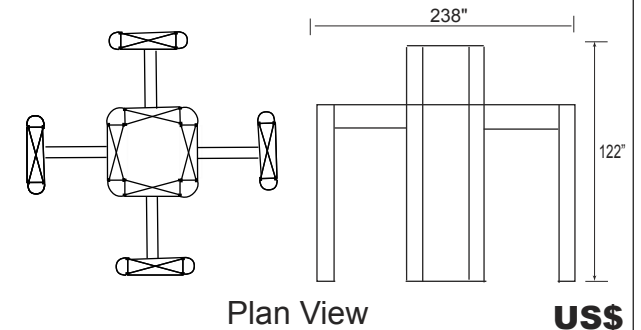

Vision

Vision 1000/2000 - 20' X 20' Island X-Tower

J1002

Plan View

US\$

Frame Package: \$8,780.00

- 4 - 3 Quad High Tower Frames
- 4 - 4 Quad High Tower Frames
- 16 - 3 pc Hinged Channel Bars
- 8 - 4 pc 10' Channel Bars
- 8 - Backlit Header Frames & Lights or
- 4 - Triangular Backlit Header Frames & Lights
- 5 - Oval Cases

Frame Package & End Caps: \$10,828.00

- 4 - 3 Quad High Tower Frames
- 4 - 4 Quad High Tower Frames
- 16 - 3 pc Hinged Channel Bars
- 8 - 4 pc 10' Channel Bars
- 8 - Backlit Header Frames & Lights or
- 4 - Triangular Backlit Header Frames & Lights
- 8 - 3 Quad High Straight Fabric End Panels
- 4 - 4 Quad High Extra Wide Fabric End Panels
- 5 - Oval Cases

Complete System: \$12,690.00

- 4 - 3 Quad High Tower Frames
- 4 - 4 Quad High Tower Frames
- 16 - 3 pc Hinged Channel Bars
- 8 - 4 pc 10' Channel Bars
- 8 - Backlit Header Frames & Lights or
- 4 - Triangular Backlit Header Frames & Lights
- 8 - 3 Quad High Straight Fabric End Panels
- 8 - 3 Quad High Straight Fabric Front Panels
- 4 - 4 Quad High Extra Wide Fabric End Panels
- 4 - 4 Quad High Straight Fabric Front Panels
- 5 - Oval Cases