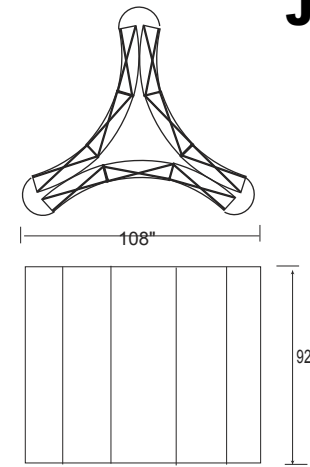

Vision

Vision 1000/2000 - 20' X 20' Island Propeller

J1001

Plan View

US\$

Frame Package:

\$4,671.00

- 3 Curve Frames (3-9 Quads)
- 18 Hinged Channel Bars
- 3 Oval Cases

Frame Package & End Caps:

\$5,354.00

- 3 Curve Frames (3-9 Quads)
- 18 Hinged Channel Bars
- 3 Large Fabric Curve End Panels
- 3 Oval Cases

Complete System:

\$6,150.00

- 3 Curve Frames (3-9 Quads)
- 18 Hinged Channel Bars
- 9 Fabric Curve Front Panels
- 3 Large Fabric Curve End Panels
- 3 Oval Cases