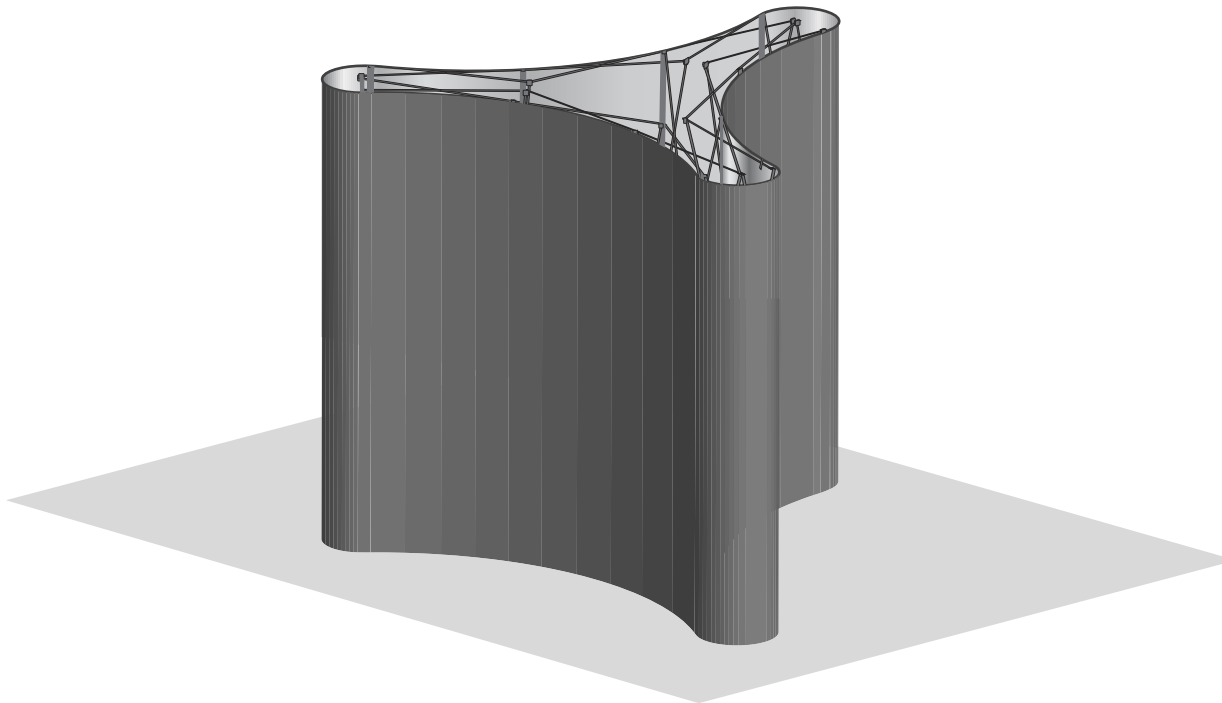

Vision

Vision 1000/2000 - 20' X 20' Island Propeller

J1001

Plan View

US\$

Frame Package:

\$4,671.00

- 3 Curve Frames (3-9 Quads)
- 18 Hinged Channel Bars
- 3 Oval Cases

Frame Package & End Caps:

\$5,354.00

- 3 Curve Frames (3-9 Quads)
- 18 Hinged Channel Bars
- 3 Large Fabric Curve End Panels
- 3 Oval Cases

Complete System:

\$6,150.00

- 3 Curve Frames (3-9 Quads)
- 18 Hinged Channel Bars
- 9 Fabric Curve Front Panels
- 3 Large Fabric Curve End Panels
- 3 Oval Cases