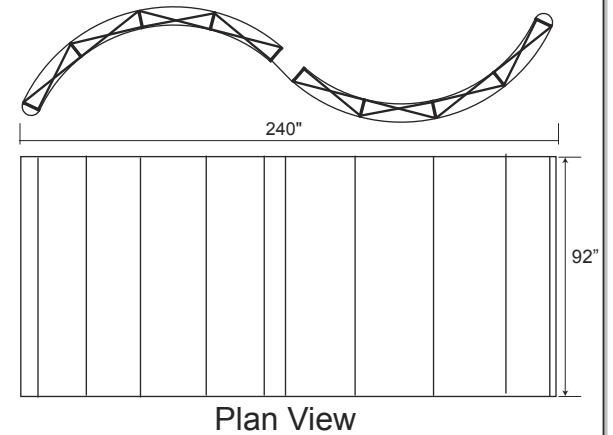

Vision

Vision 1000/2000 - 20' Serpentine System

JCB1212

US\$

Frame Package: **\$3,710.00**

- 2 Curve Frames (2-12 Quads)
- 14 Hinged Channel Bars
- 2 Oval Cases

Frame Package & End Caps: **\$4,218.00**

- 2 Curve Frames (2-12 Quads)
- 14 Hinged Channel Bars
- 4 Fabric End Panels
- 2 Oval Cases

Complete System: **\$5,090.00**

- 2 Frames (2 -12 Quads)
- 14 Hinged Channel Bars
- 4 Fabric Curve Front Panels
- 4 Fabric Curve Back Panels
- 4 Fabric End Panels
- 2 Oval Cases

Complete System & 2 Podium Conversion Kits **\$ 5,490.00**