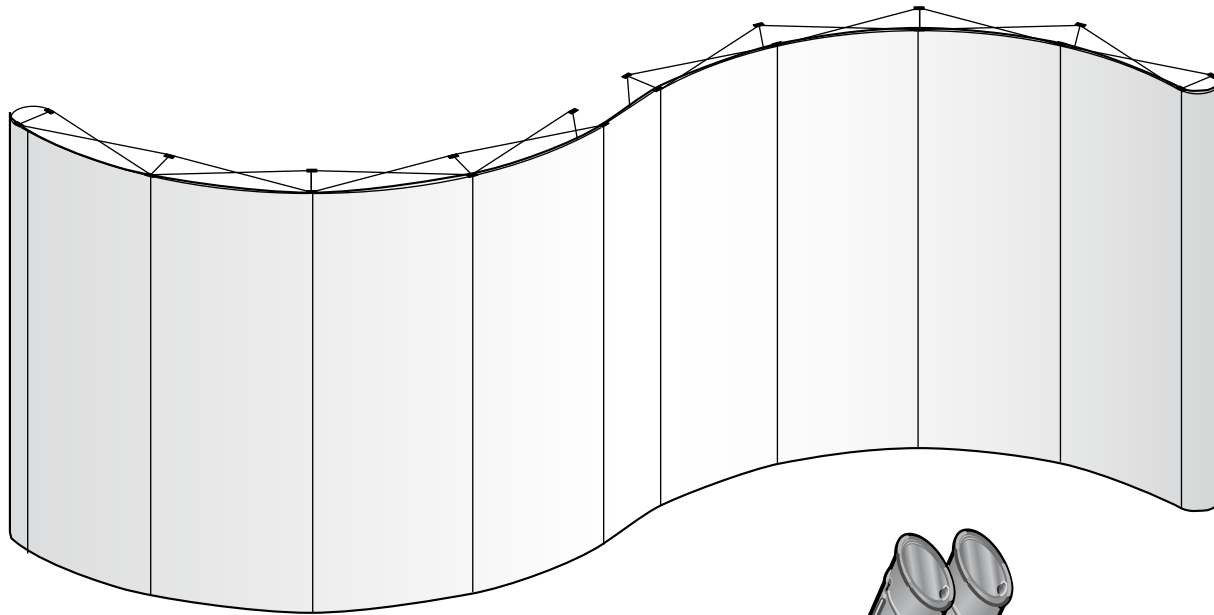

Vision

Vision 1000/2000 - 20' Serpentine System

JCB1212

US\$

Frame Package: **\$3,710.00**

- 2 Curve Frames (2-12 Quads)
- 14 Hinged Channel Bars
- 2 Oval Cases

Frame Package & End Caps: **\$4,218.00**

- 2 Curve Frames (2-12 Quads)
- 14 Hinged Channel Bars
- 4 Fabric End Panels
- 2 Oval Cases

Complete System: **\$5,090.00**

- 2 Frames (2 -12 Quads)
- 14 Hinged Channel Bars
- 4 Fabric Curve Front Panels
- 4 Fabric Curve Back Panels
- 4 Fabric End Panels
- 2 Oval Cases

Complete System & 2 Podium Conversion Kits **\$ 5,490.00**