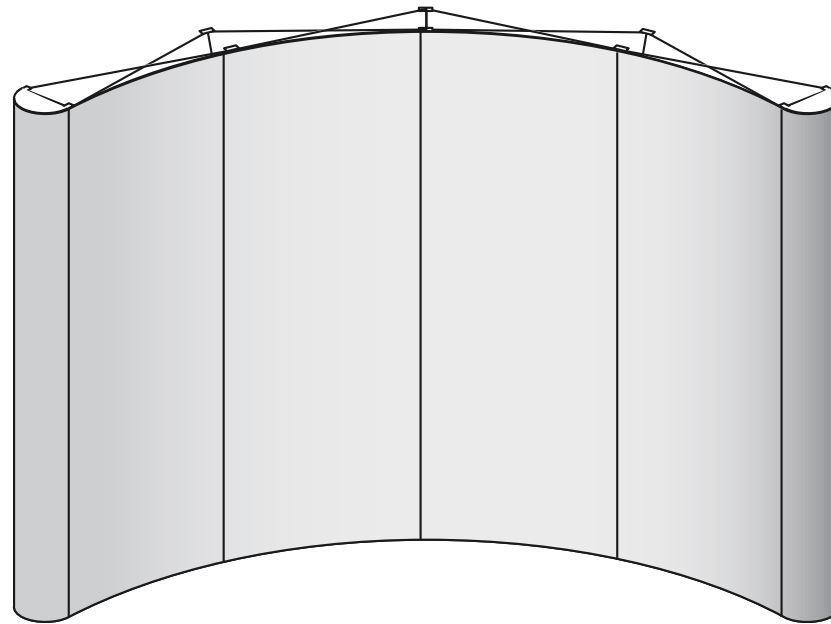

Vision

Vision 1000/2000 - 10' Curve System

JC304

Plan View

US\$

Frame Package:

- 1 Frame (12 Quads)
- 7 Hinged Channel Bars
- 1 Oval Case

\$1,850.00

Frame Package & End Caps:

- 1 Frame (12 Quads)
- 7 Hinged Channel Bars
- 2 End Cap Panels
- 1 Oval Case

\$2,100.00

Complete System:

- 1 Frame (12 Quads)
- 7 Hinged Channel Bars
- 4 Fabric Front Panels
- 2 Fabric End Cap Panels
- 1 Oval Case