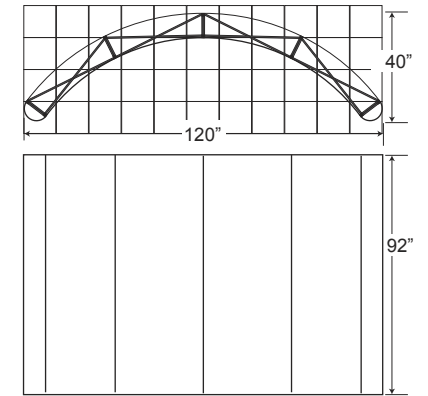

Vision

Vision 1000/2000 - 10' Curve System

JC304

Plan View

US\$

Frame Package:

- 1 Frame (12 Quads)
- 7 Hinged Channel Bars
- 1 Oval Case

\$1,850.00

Frame Package & End Caps:

- 1 Frame (12 Quads)
- 7 Hinged Channel Bars
- 2 End Cap Panels
- 1 Oval Case

\$2,100.00

Complete System:

- 1 Frame (12 Quads)
- 7 Hinged Channel Bars
- 4 Fabric Front Panels
- 2 Fabric End Cap Panels
- 1 Oval Case