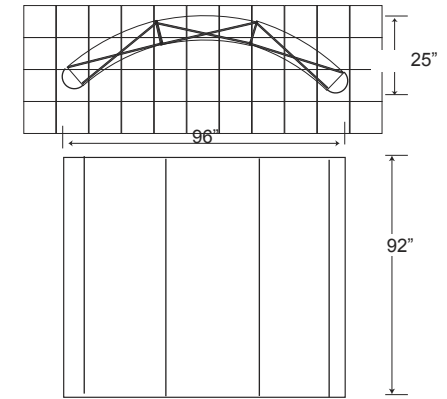

Vision

Vision 1000/2000 - 8' Curve System

JC303

Plan View

US\$

Frame Package:

- 1 Frame (9 Quads)
- 6 Hinged Channel Bars
- 1 Oval Case

**\$1,540.00**

Frame Package & End Caps:

- 1 Frame (9 Quads)
- 6 Hinged Channel Bars
- 2 End Cap Panels
- 1 Oval Case

**\$1,800.00**

Complete System:

- 1 Frame (9 Quads)
- 6 Hinged Channel Bars
- 3 Fabric Front Panels
- 2 Fabric End Cap Panels
- 1 Oval Case