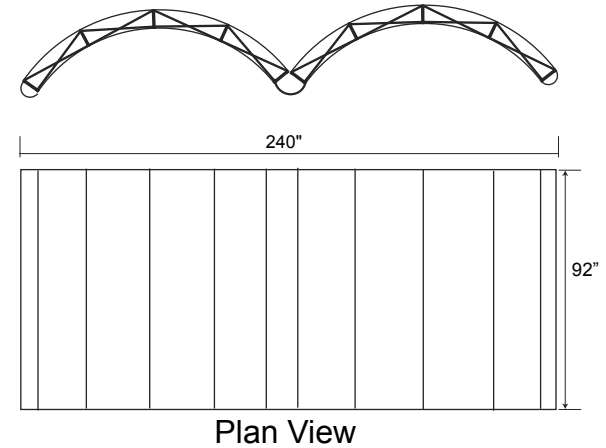

Vision

Vision 1000/2000 - 20' Gullwing System

JC1212

US\$

Frame Package:

\$3,710.00

- 2 Curve Frames (2-12 Quads)
- 14 Hinged Channel Bars
- 2 Oval Cases

Frame Package & End Caps:

\$4,218.00

- 2 Curve Frames (2-12 Quads)
- 14 Hinged Channel Bars
- 4 Fabric End Panels
- 2 Oval Cases

Complete System:

\$4,990.00

- 2 Frames (2 -12 Quads)
- 14 Hinged Channel Bars
- 8 Fabric Curve Front Panels
- 4 Fabric End Panels
- 2 Oval Cases