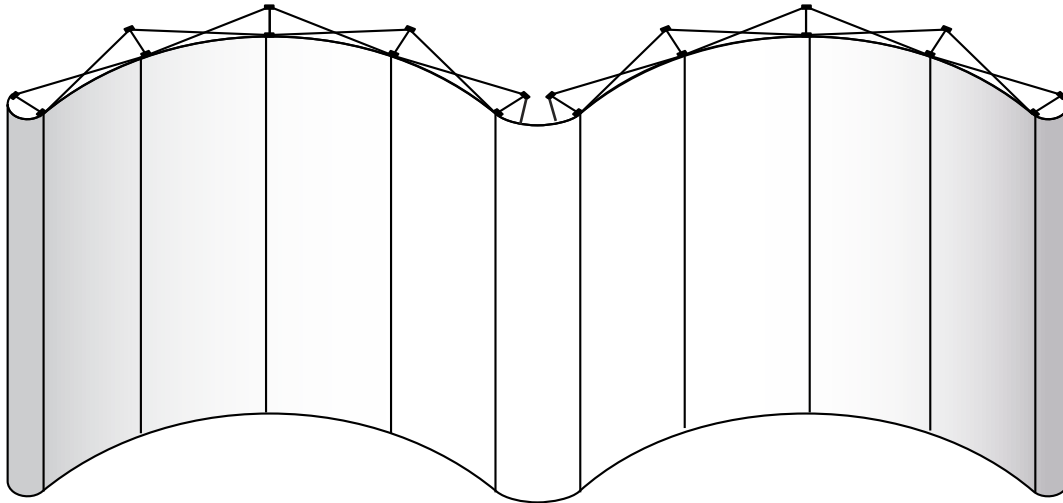

Vision

Vision 1000/2000 - 20' Gullwing System

JC1212

US\$

Frame Package:

\$3,710.00

- 2 Curve Frames (2-12 Quads)
- 14 Hinged Channel Bars
- 2 Oval Cases

Frame Package & End Caps:

\$4,218.00

- 2 Curve Frames (2-12 Quads)
- 14 Hinged Channel Bars
- 4 Fabric End Panels
- 2 Oval Cases

Complete System:

\$4,990.00

- 2 Frames (2 -12 Quads)
- 14 Hinged Channel Bars
- 8 Fabric Curve Front Panels
- 4 Fabric End Panels
- 2 Oval Cases